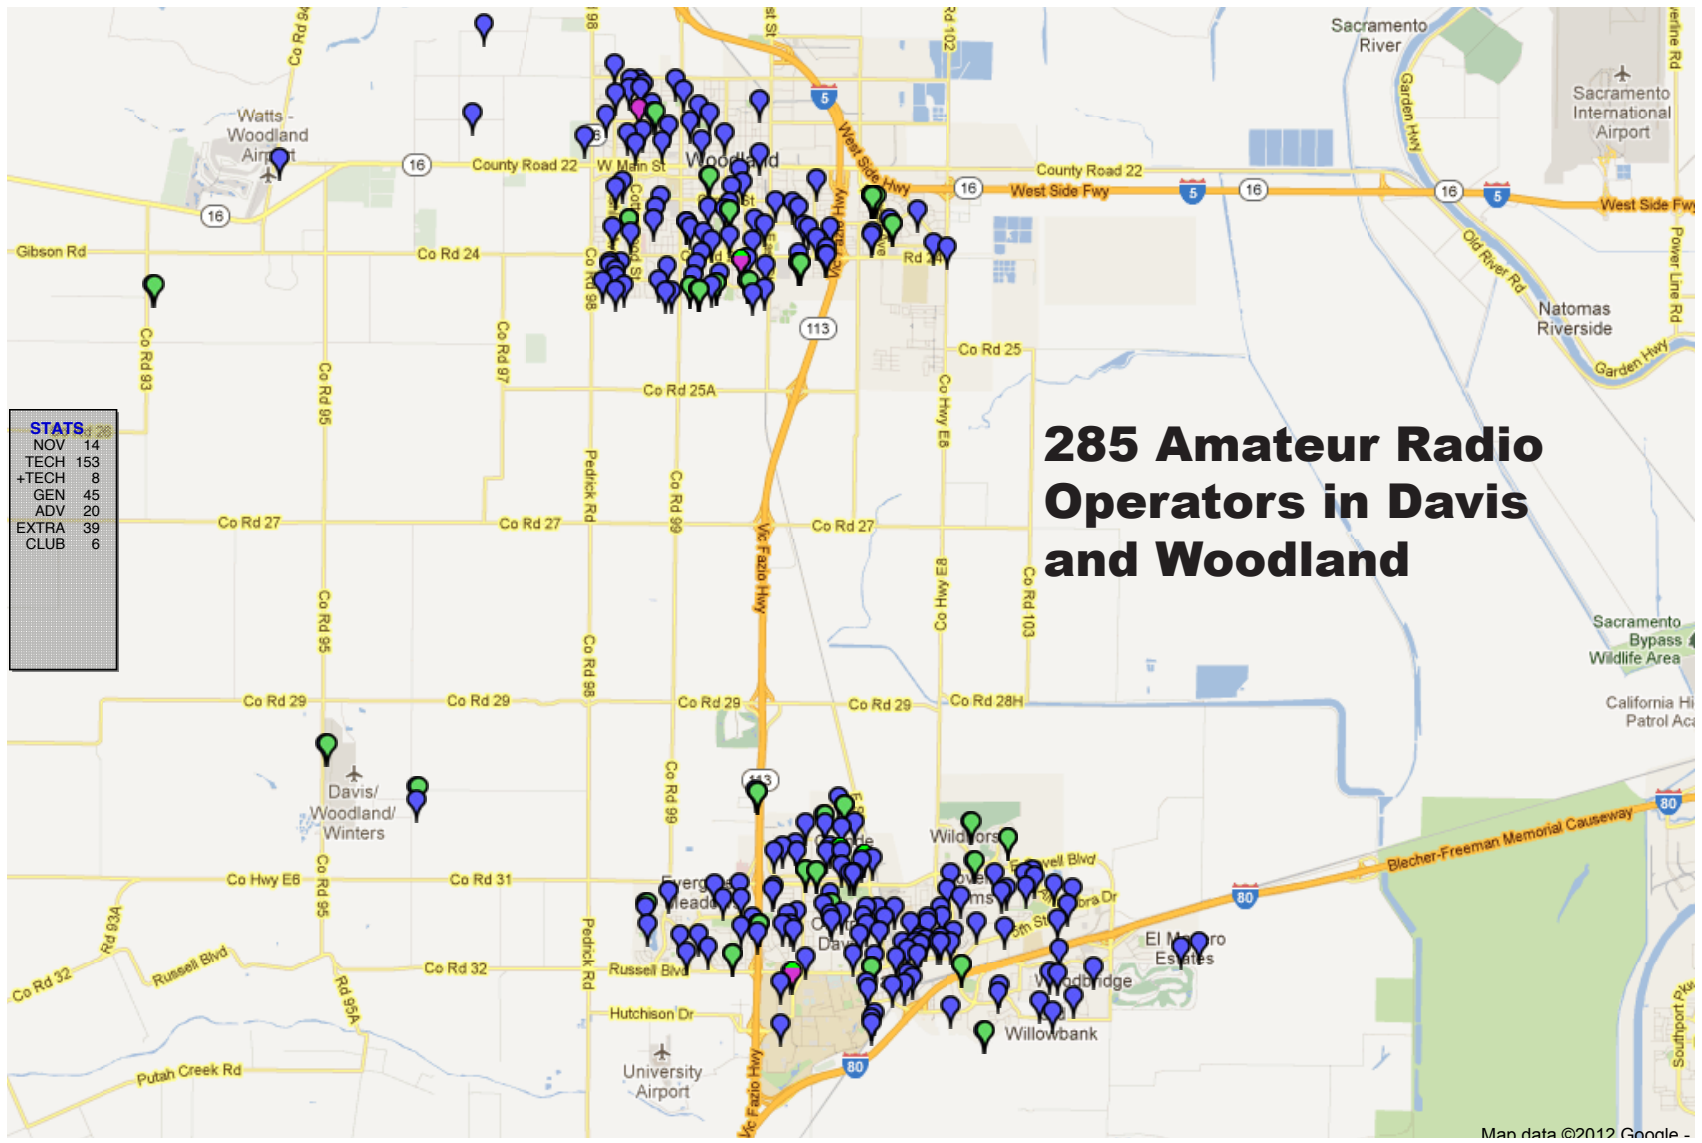

American
Red Cross

Yolo County Chapter

Yolo County
ARES

When all Else Fails...

Amateur radio and ARES provide vital communications for public events such as:

- Davis Double Century
- Foxy Fall
- Tevis Cup
- Western States Endurance Run
- Cache Creek Trail Ride

American
Red Cross

Yolo County Chapter

Amateur Operators In Davis & Woodland

**Yolo County
ARES**

STATS	
NOV	14
TECH	153
+TECH	8
GEN	45
ADV	20
EXTRA	39
CLUB	6

285 Amateur Radio Operators in Davis and Woodland